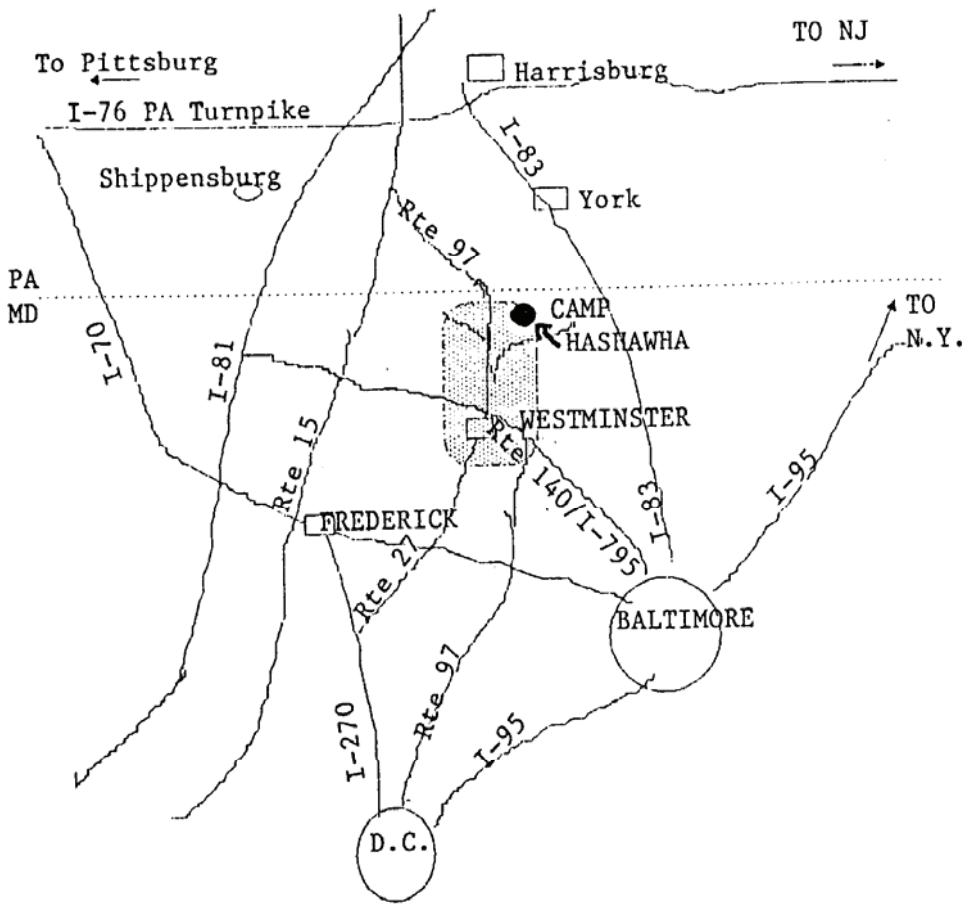

CAMP HASHAWHA MAP

CAMP PHONE: 410-386-3564 Let ring many times!

If no answer try 301-957-1562

Available after 5PM - Friday

Directions to Camp

From Westminster proceed North on MD Rte 97 toward Littlestown-Gettysburg. Turn right on John Owings Rd. Bear left at fork of road. This takes you through the gates to the Camp.